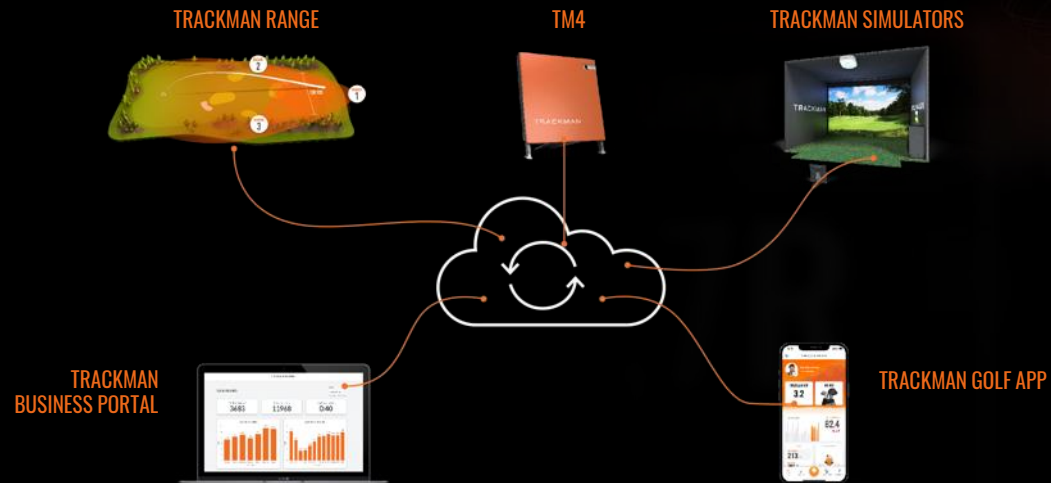

# TWO RADARS. ONE CAMERA. ZERO DOUBT.

TrackMan delivers tour-proven technology both indoors and out. The TrackMan 4 uses the patented OERT system – Optically Enhanced Radar Tracking – to measure club and ball data. OERT synchronizes an inbuilt full HD camera with radars that captures the exact position of the ball before impact.

With the new Titleist Pro V1 and Pro V1x with RCT (Radar Capture Technology) the radar captures 99% spin rate on short distance shots without use of ball or clubmarkers.

# CONNECTING THE WORLD OF GOLF

The TrackMan ecosystem unites the data in the cloud. Whether you are on a TrackMan Powered driving range, in a practice session with a coach or in a TrackMan simulator all data is stored, and can be viewed in the TrackMan Golf app.

# PLAY SOME OF THE BEST COURSES IN THE WORLD

TrackMan maps courses with LIDAR drone technology which gives more precision than standard industry satellite methods.

Every bunker edge, every green slope, even the blades of grass are captured and rendered with stunning and unique accuracy.