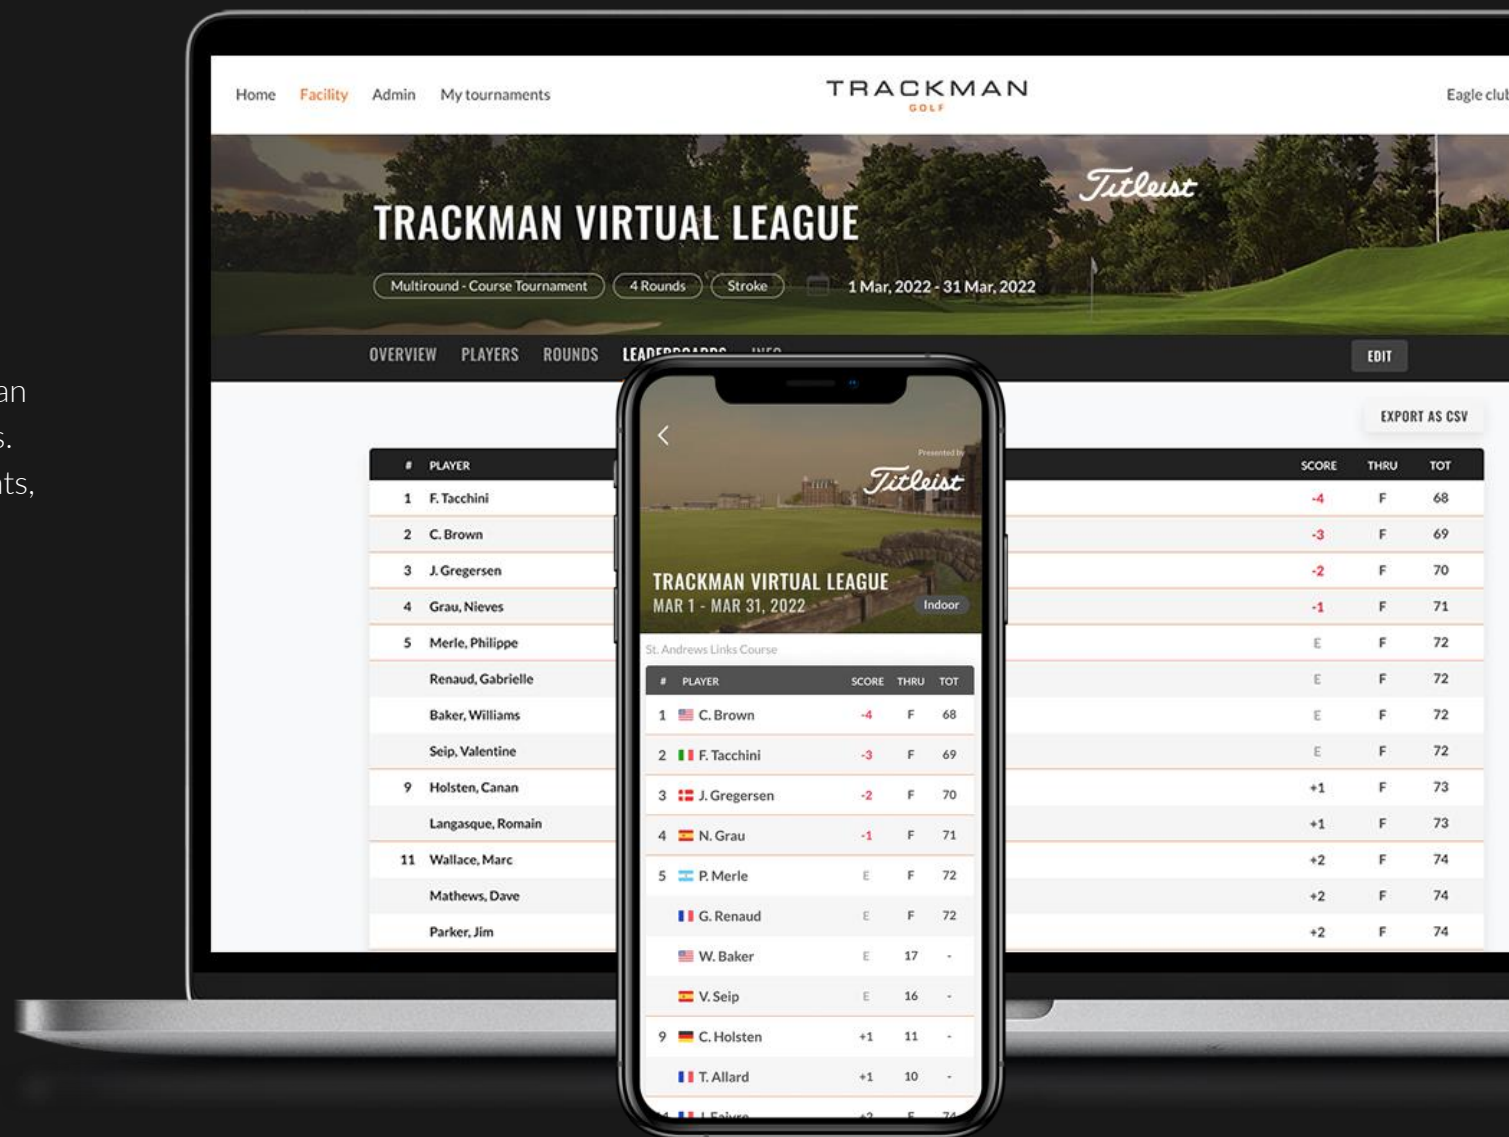

CREATE TOURNAMENTS WITH 3 CLICKS

Tournaments

Through the Golf Portal (trackmanindoor.com), Sim center owners can create tournaments with just three clicks and deploy to all their units. They can set up tournaments in single and multi-round Stroke formats, Stroke (Net) format and Stableford format.

Tournaments can be invitational or open with leaderboards available to generate buzz among the players.

The feature only applies to commercial facility centers